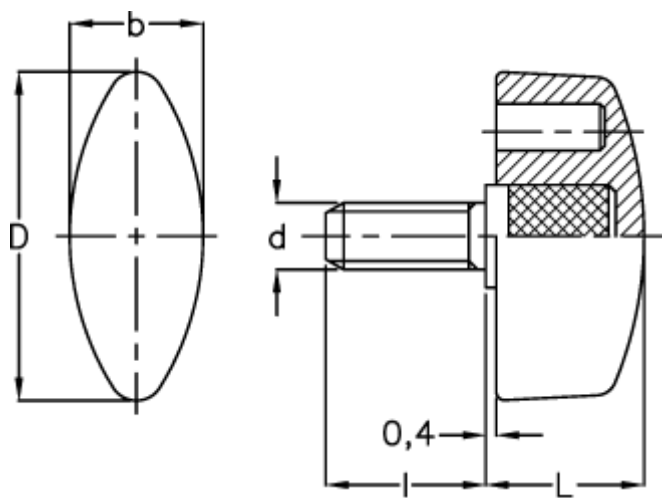

Data Sheet

Article number: 2302008364
Description: E+G Wing knob
CT.476/30 p-M6x25

Measures

b = 13.0
d = 32
d 6g = M6
l = 25
L = 15